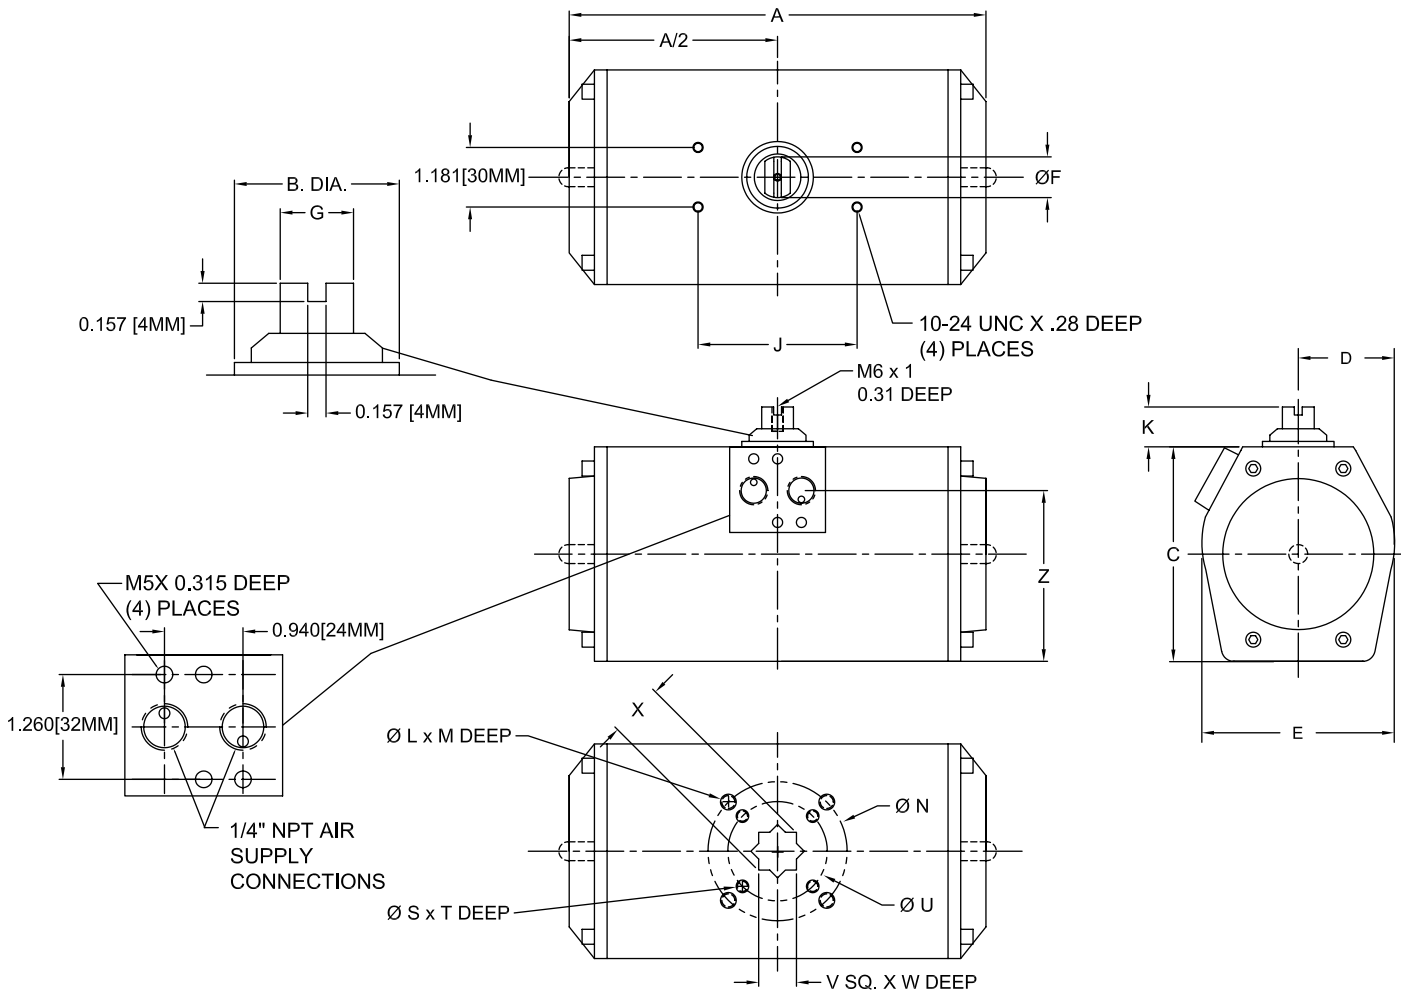

The units feature hard anodized aluminum housings, die cast aluminum pistons with Delrin wear pads and nitrile seals. As in our famous Triac 90° actuators, the 180° units feature Namur accessory dimensions and ISO 5211 mounting. The addition of this series of actuators allows A-T Controls to offer the most complete valve automation capabilities in the market today.

Options and Accessories

- Solenoid Valves
- Limit Switches
- 120° Adjustable Stops (for Diverters)
- Positioners
- Filter Regulators
- Mounting Hardware Kits
- 3-position Control Circuits

Model	40 psi	60 psi	80 psi	100 psi	120 psi
180-AL85DA	370	555	740	925	1110
180-AL105DA	624	937	1249	1561	1873
180-AL125DA	1214	1821	2429	3036	3643
180-AL140DA	2034	3051	4068	5085	6102
180-AL160DA	3102	4653	6204	7755	9306

 **A-T Controls, Inc.**

Triac Division
11363 Deerfield Rd.
Cincinnati, Ohio 45242

PHONE (513) 247-5465
FAX (513) 247-5462
e-mail: sales@a-tcontrols.com
www.a-tcontrols.com

Actuator Size	A	B	C	D	E	F	G	J	K	L	M	N	S	T	U	V	W	X	Z
85	11.47	1.07	4.29	1.78	3.56	0.56	0.39	3.150	1.18	5/16"-18	0.50	2.756	1/4"-20	0.40	1.969	0.669	0.75	0.93	3.63
105	15.22	1.34	5.23	2.29	4.57	0.77	0.55	3.150	1.18	3/8"-16	0.63	4.016	5/16"-18	0.47	2.756	0.748	0.81	0.97	4.50
125	16.78	1.97	6.10	2.77	5.50	1.10	0.79	5.118	1.18	3/8"-16	0.63	4.016	5/16"-18	0.47	2.756	0.866	0.81	1.20	5.49
140	22.25	1.97	6.75	2.97	5.94	1.10	0.79	5.118	1.18	1/2"-13	0.65	4.921	3/8"-16	0.55	4.016	1.063	0.98	1.47	5.98
160	26.31	1.97	7.75	3.47	6.94	1.42	1.10	5.118	1.18	1/2"-13	0.74	4.921	3/8"-16	0.58	4.016	1.063	0.98	1.47	6.98