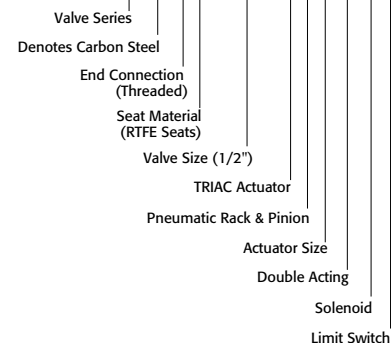

OPTIONS

DESCRIPTION	PART NO. SUFFIX	DESCRIPTION	PART NO. SUFFIX
NEMA 4 Solenoid	(A)	NEMA 4 Limit Switch (2) spdt	(A)
NEMA 7 Solenoid	(B)	NEMA 7 Limit Switch (2) spdt	(B)

Other options available - call for details
Actuators are sized based on clean/clear fluid.

See valve part number matrix for complete part number and options.

050111-88DA

Triac Division
11363 Deerfield Rd.
Cincinnati, Ohio 45242
PHONE (513) 247-5465
FAX (513) 247-5462
e-mail: sales@a-tcontrols.com
www.a-tcontrols.com