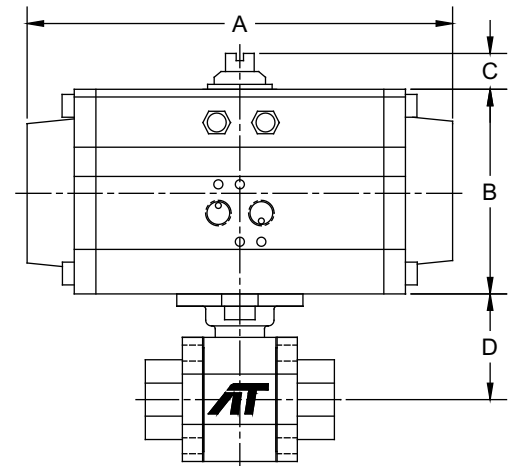

SERIES 88 Direct Mount

SIZED FOR 80 psi AIR SUPPLY	
SIZE	MODEL
1/4"	88-TX-025/TR1D-XX
3/8"	88-TX-038/TR1D-XX
1/2"	88-TX-050/TR1D-XX
3/4"	88-TX-075/2R2D-XX
1"	88-TX-100/2R2D-XX
1-1/4"	88-TX-125/2R2D-XX
1-1/2"	88-TX-150/2R3D-XX
2"	88-TX-200/2R3D-XX
2-1/2"	88-TX-250/2R4D-XX
3"	88-TX-300/2R5D-XX
4"	88-TX-400/2R6D-XX

SIZED FOR 60 psi AIR SUPPLY	
SIZE	MODEL
1/4"	88-TX-025/TR1D-XX
3/8"	88-TX-038/TR1D-XX
1/2"	88-TX-050/TR1D-XX
3/4"	88-TX-075/2R2D-XX
1"	88-TX-100/2R2D-XX
1-1/4"	88-TX-125/2R2D-XX
1-1/2"	88-TX-150/2R3D-XX
2"	88-TX-200/2R3D-XX
2-1/2"	88-TX-250/2R4D-XX
3"	88-TX-300/2R5D-XX
4"	88-TX-400/2R6D-XX