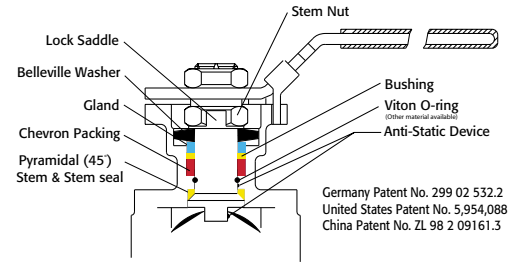

SAMPLE PART

88C-TX-050/2R2D-XX