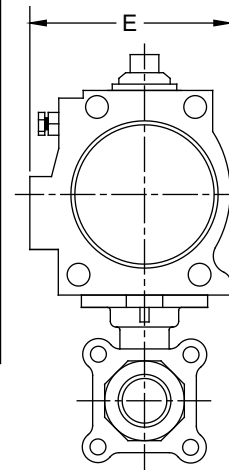

SERIES 88 Direct Mount

SIZED FOR 80 psi AIR SUPPLY	
SIZE	MODEL
1/4"	88-TX-025/TR1D-XX
3/8"	88-TX-038/TR1D-XX
1/2"	88-TX-050/TR1D-XX
3/4"	88-TX-075/2R2D-XX
1"	88-TX-100/2R2D-XX
1-1/4"	88-TX-125/2R2D-XX
1-1/2"	88-TX-150/2R3D-XX
2"	88-TX-200/2R3D-XX
2-1/2"	88-TX-250/2R4D-XX
3"	88-TX-300/2R5D-XX
4"	88-TX-400/2R6D-XX

SIZED FOR 60 psi AIR SUPPLY	
SIZE	MODEL
1/4"	88-TX-025/TR1D-XX
3/8"	88-TX-038/TR1D-XX
1/2"	88-TX-050/TR1D-XX
3/4"	88-TX-075/2R2D-XX
1"	88-TX-100/2R2D-XX
1-1/4"	88-TX-125/2R2D-XX
1-1/2"	88-TX-150/2R3D-XX
2"	88-TX-200/2R3D-XX
2-1/2"	88-TX-250/2R4D-XX
3"	88-TX-300/2R5D-XX
4"	88-TX-400/2R6D-XX